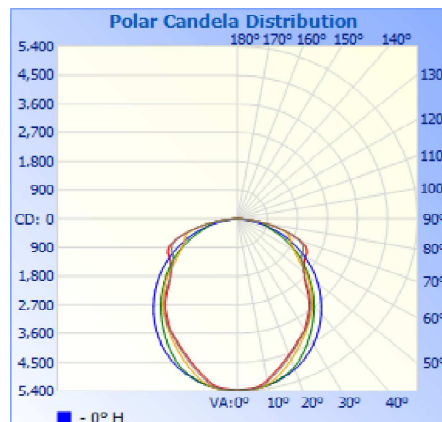

PART NO. LI-HB7-W(lamp qty)-T(lamp type)-20 (ie: LI-HB7-W6-T8)

Intended Use:

To Save Energy. Compliant with GREEN Programs. Ideal for replacing metal halide high bay systems. . Intended for medium to high mounting heights.

Options:

- Lamps: 4 or 6 lamps / T5 or T8
- T8 High Ballast Factor Ballasts

Manufacturer: LOUVERS INTERNATIONAL - 4' FLUORSECENT LUMINAIRE
 Luminaire: WITH SPECULAR REFLECTOR AND NO LENS
 Luminaire Cat: LI-HB7-W6-T8
 Lamp: SIX PHILIPS 32 WATT T8 LAMPS
 Lamp Cat: F32T8/TL741. LUMEN RATING = 2950 LMS.
 Lamp Output: 6 lamp(s), rated Lumens/lamp: 2950
 Max Candela: 5,393.4 at Horizontal: 45°, Vertical: 2.5°
 Input Wattage: 157
 Luminous Opening: Rectangle (L: 4ft, W: 1.32ft)
 Test: 26095
 Test Lab: LIGHTING SCIENCES, INC.
 Photometry : Type C
 CIE Class: Direct