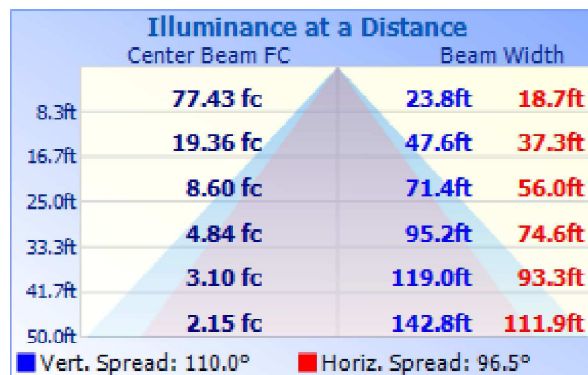

Zonal Lumen Summary

Zone	Lumens	% Lamp	% Luminaire
0-30	3,983.4	22.5%	27.4%
0-40	6,401.7	36.2%	44%
0-60	10,976.4	62%	75.4%
60-90	3,577.1	20.2%	24.6%
0-90	14,553.5	82.2%	100%
90-180	0	0%	0%
0-180	14,553.5	82.2%	100%

Efficiency Total: 82.2%