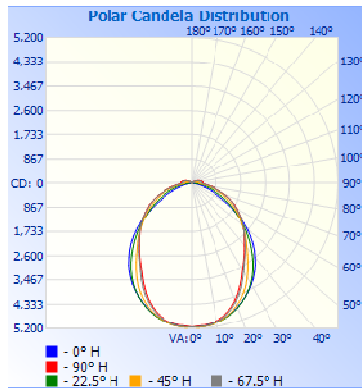

Luminaire: WITH SPECULAR REFLECTOR AND LINEAR PRISMATIC PLASTIC DROP LENS

Luminaire Cat: ADV4WB-P-6T8-20

Lamp: SIX PHILIPS 32 WATT T8 LAMPS

Lamp Cat: F32T8/TL835. LUMEN RATING = 2950 LMS.

Lamp Output: 6 lamp(s), rated Lumens/lamp: 2950

Max Candela: 5,163.9 at Horizontal: 45°, Vertical: 2.5°

Input Wattage: 154

Luminous Rectangle w/Luminous Sides (L: Opening: 4.17ft, W: 1.4ft, H: 0.17ft)

Test: 25752

Test Lab: LIGHTING SCIENCES, INC.

Photometry : Type C

CIE Class: Direct

Lumens Per Zone

Zone	Lumens	% Total	Zone	Lumens	% Total
0-10	487.2	3.7%	90-100	235.1	1.8%
10-20	1,373.4	10.6%	100-110	165.7	1.3%
20-30	1,973.5	15.2%	110-120	86.7	0.7%
30-40	2,195.2	16.9%	120-130	28.5	0.2%
40-50	2,124.5	16.3%	130-140	5.2	0%
50-60	1,821.2	14.0%	140-150	0.0	0%
60-70	1,348.2	10.4%	150-160	0	0%
70-80	802.5	6.2%	160-170	0	0%
80-90	361.3	2.8%	170-180	0	0%