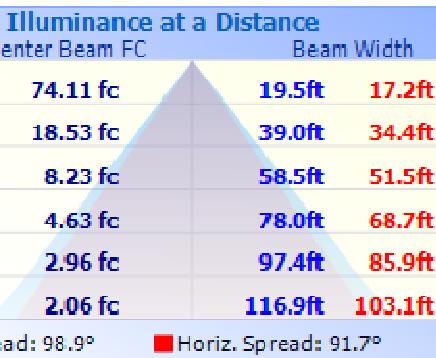

LOUVERS INTERNATIONAL

849 N. Church Court
Elmhurst, IL 60126
P: 800-LIFES OK
F: 800-LOUVERS

www.LouversIntl.com