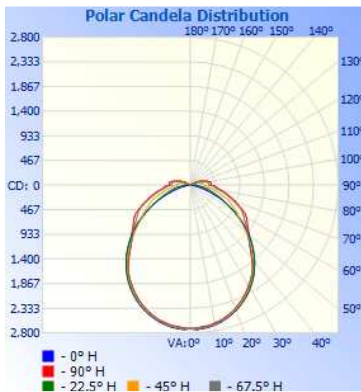

LOUVERS INTERNATIONAL

The ADVANTAGE 4' DoubleWide

Vaportight Fixture
Part No. ADV4M-P-2T5--20

Specifications:

- OA: 50" L x 10" W x 4 1/4" D
- UL Listed, IP-66 Rated, NSF approved, CE listed
- High-Impact Polycarbonate, UV stabilized, Lens & Housing
- **Advance** -20° universal wattage ballasts with 5 year warranty
- Luminaire disconnect included
- Multiple 7/8" knockouts
- Safety straps hold gear tray to housing
- Cold rolled steel gear tray in baked white enamel
- Stainless Steel Mounting Brackets included
- Stainless Steel Latches
- Fixture guaranteed for one year against mechanical defects in manufacture.
- Specifications are subject to change without notice

Options:

- Lamps: 3 or 4 lamps in tandem using multi-tab gear trays
- T5 or T8 Ballasts

PART NO. ADV4-P-(lamp qty) T (lamp type)-20 (ie: ADV4M-P-4T8-20)

Filename: ADV4M-P-2T5--20 photometrics

Manufacturer: LOUVERS INTERNATIONAL - FLUORESCENT VAPOR TIGHT LUMINAIRE
Luminaire: WITH SPECULAR REFLECTOR AND LINEAR PRISMATIC PLASTIC DROP LENS
Luminaire Cat: ADV4M-P-4T8-20
Lamp: FOUR PHILIPS 32 WATT T8 LAMPS
Lamp Cat: F32T8/TL835. LUMEN RATING = 2950 LMS.
Lamp Output: 4 lamp(s), rated Lumens/lamp: 2950
Max Candela: 2,740.1 at Horizontal: 0°, Vertical: 2.5°
Input Wattage: 96
Luminous Opening: Rectangle w/Luminous Sides (L: 4.17ft, W: 0.83ft, H: 0.17ft)
Test: 25750
Test Lab: LIGHTING SCIENCES, INC.
Photometry : Type C
CIE Class: Direct

Lumens Per Zone

Zone	Lumens	% Total	Zone	Lumens	% Total
0-10	257.7	3.2%	90-100	240.6	3%
10-20	734.2	9.2%	100-110	158.1	2%
20-30	1,097.4	13.8%	110-120	68.8	0.9%
30-40	1,286.3	16.2%	120-130	12.3	0.2%
40-50	1,257.2	15.8%	130-140	1.5	0%
50-60	1,088.3	13.7%	140-150	1.6	0%
60-70	852.4	10.7%	150-160	0.2	0%
70-80	567.6	7.1%	160-170	0	0%
80-90	340.1	4.3%	170-180	0	0%

Efficiency Total: 67.5%

Distance	Center Beam FC	Field Width
3.3ft	244.76 fc	22.6ft
6.7ft	61.19 fc	45.2ft
10.0ft	27.20 fc	67.9ft
13.3ft	15.30 fc	90.5ft
16.7ft	9.79 fc	113.1ft
20.0ft	6.80 fc	135.7ft

Field Spread: 147.2°